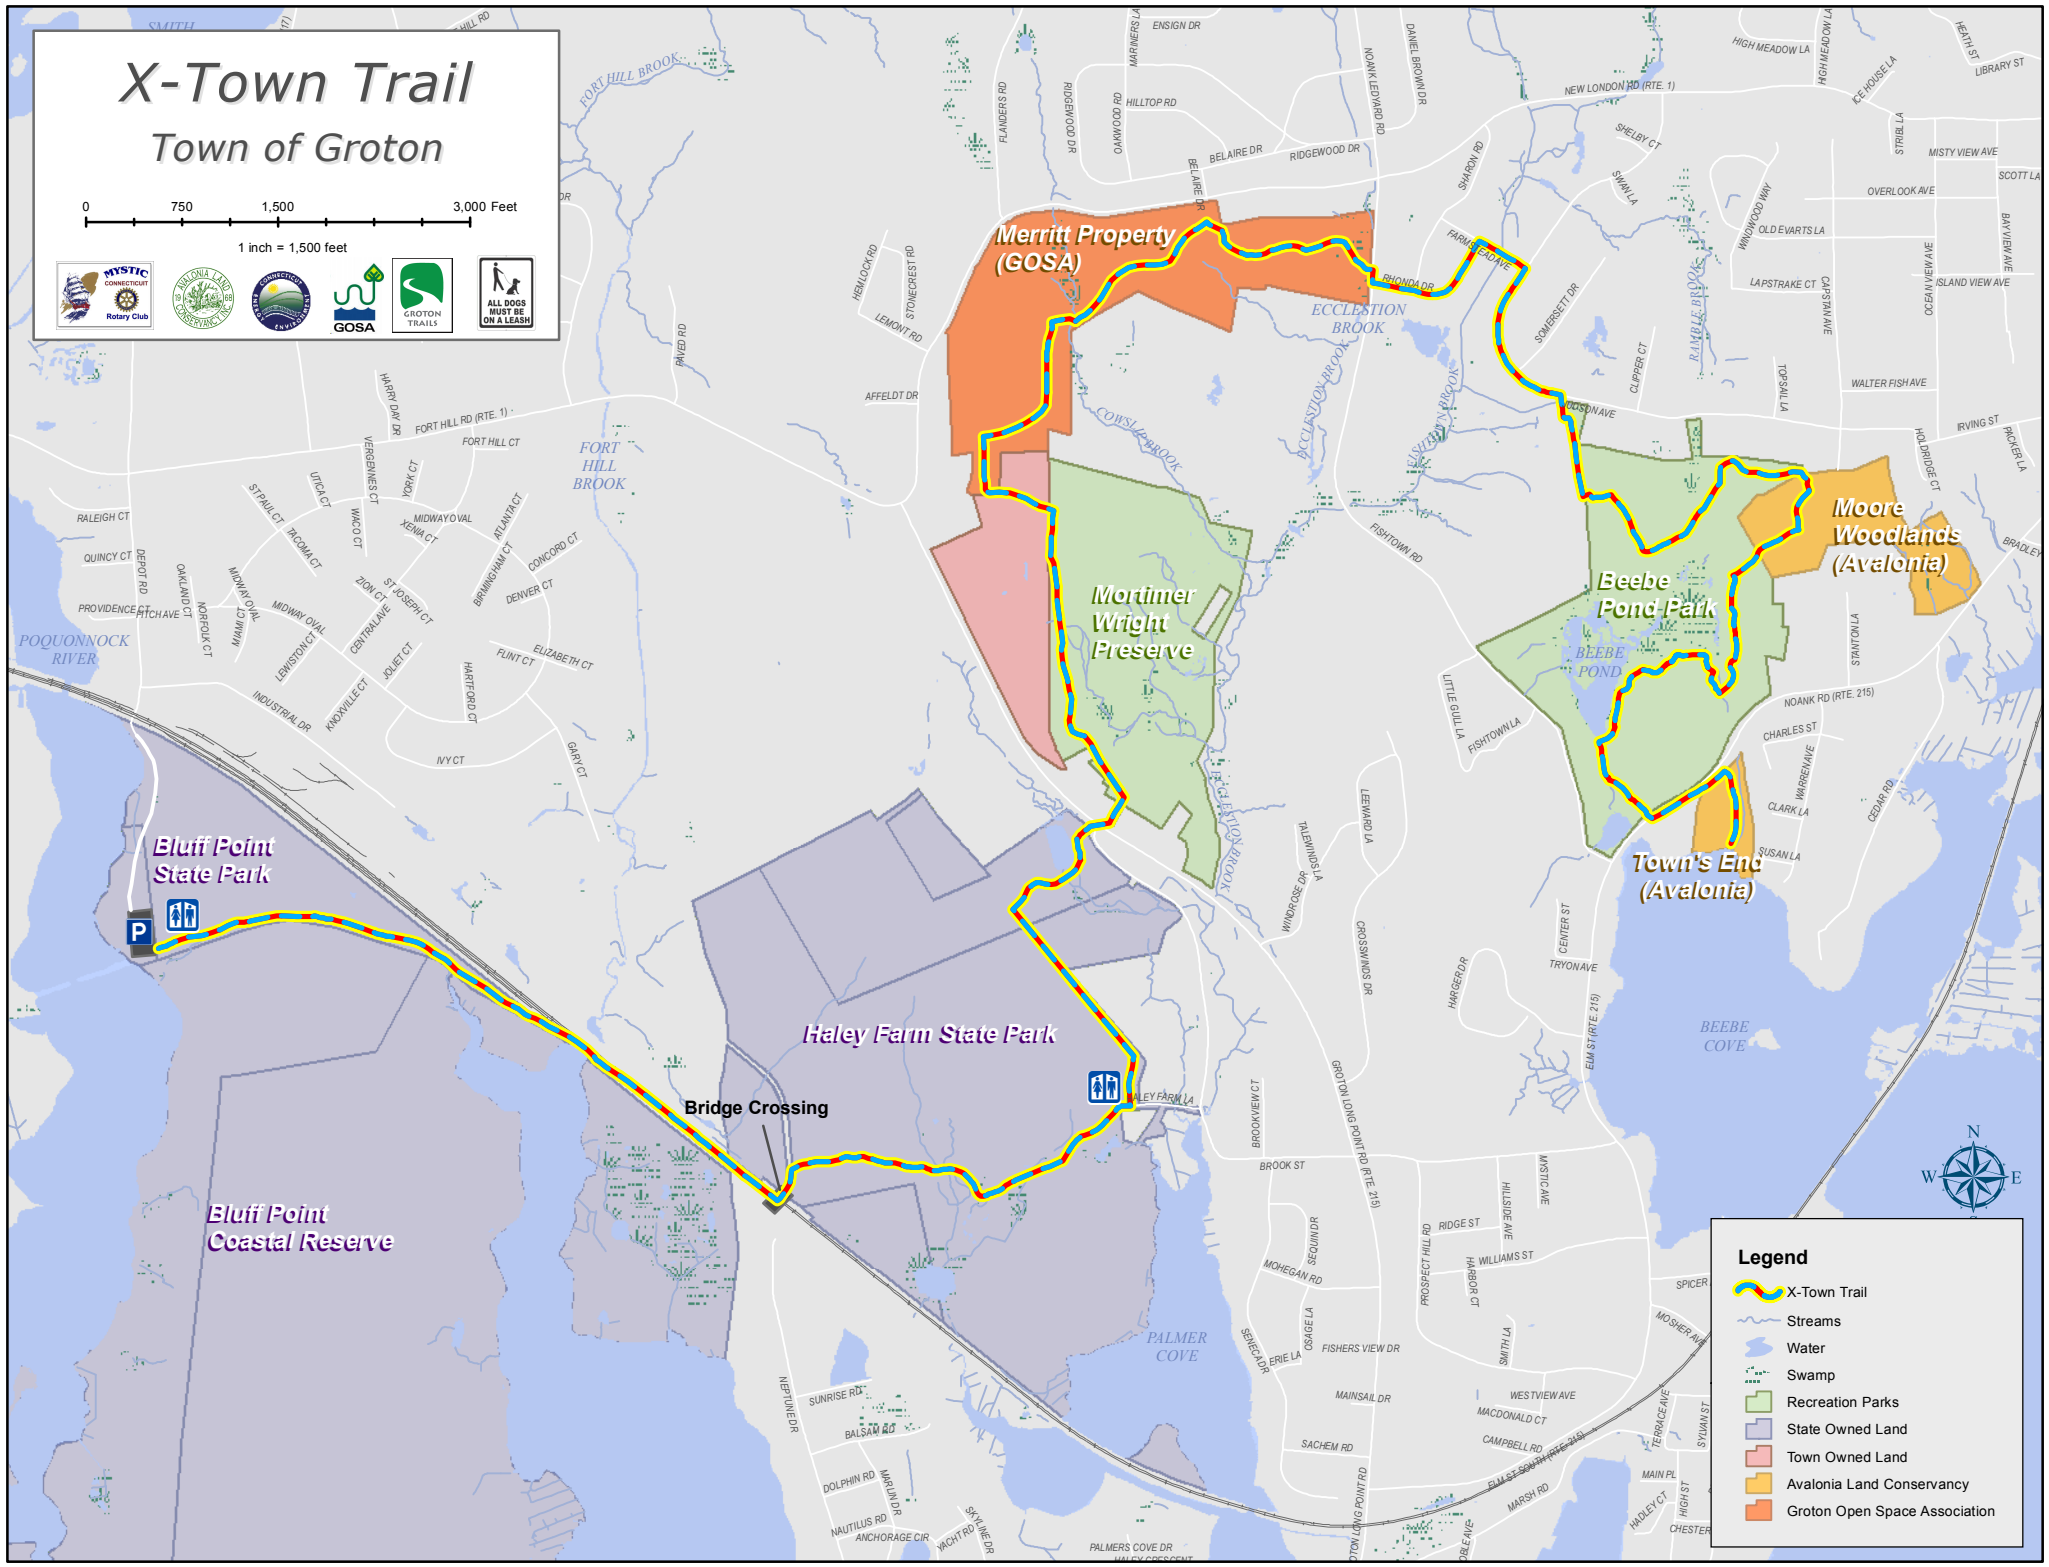

X-Town Trail

Town of Groton

0 750 1,500 3,000 Feet

1 inch = 1,500 feet

Bluff Point State Park

Haley Farm State Park

Bridge Crossing

Bluff Point Coastal Reserve

Merritt Property (GOSA)

Mortimer Wright Preserve

Beebe Pond Park

Moore Woodlands (Avalonia)

Town's End (Avalonia)

Legend

- X-Town Trail
- Streams
- Water
- Swamp
- Recreation Parks
- State Owned Land
- Town Owned Land
- Avalonia Land Conservancy
- Groton Open Space Association