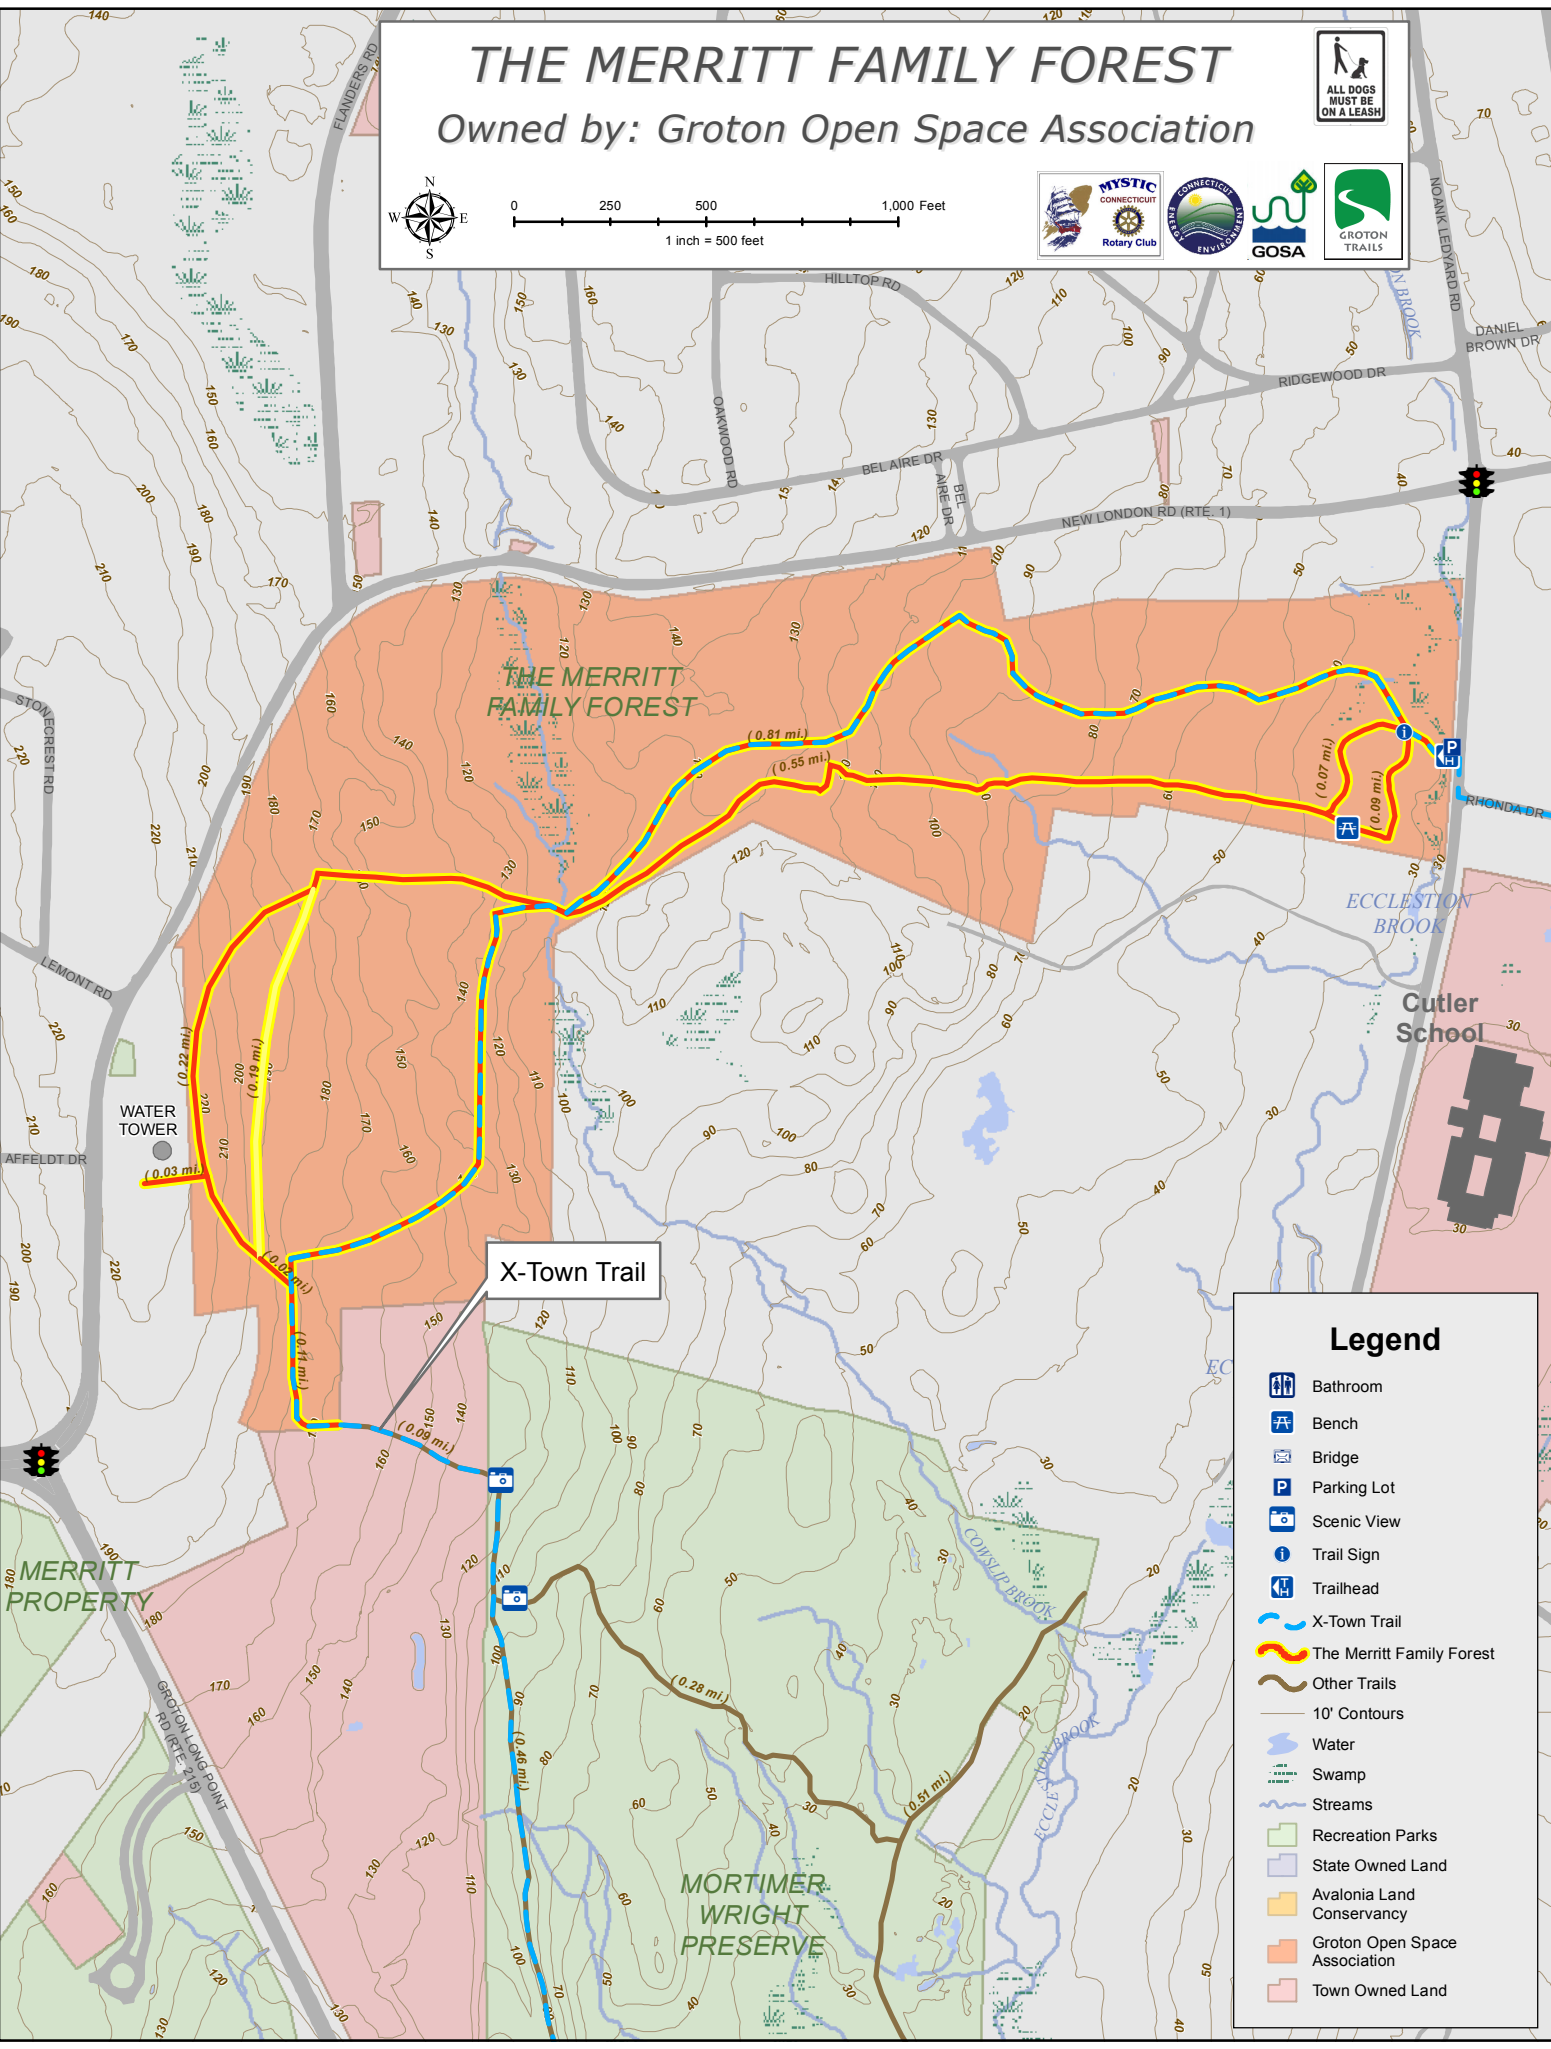

THE MERRITT FAMILY FOREST

Owned by: Groton Open Space Association

Legend

- Bathroom
- Bench
- Bridge
- Parking Lot
- Scenic View
- Trail Sign
- Trailhead
- X-Town Trail
- The Merritt Family Forest
- Other Trails
- 10' Contours
- Water
- Swamp
- Streams
- Recreation Parks
- State Owned Land
- Avalonia Land Conservancy
- Groton Open Space Association
- Town Owned Land