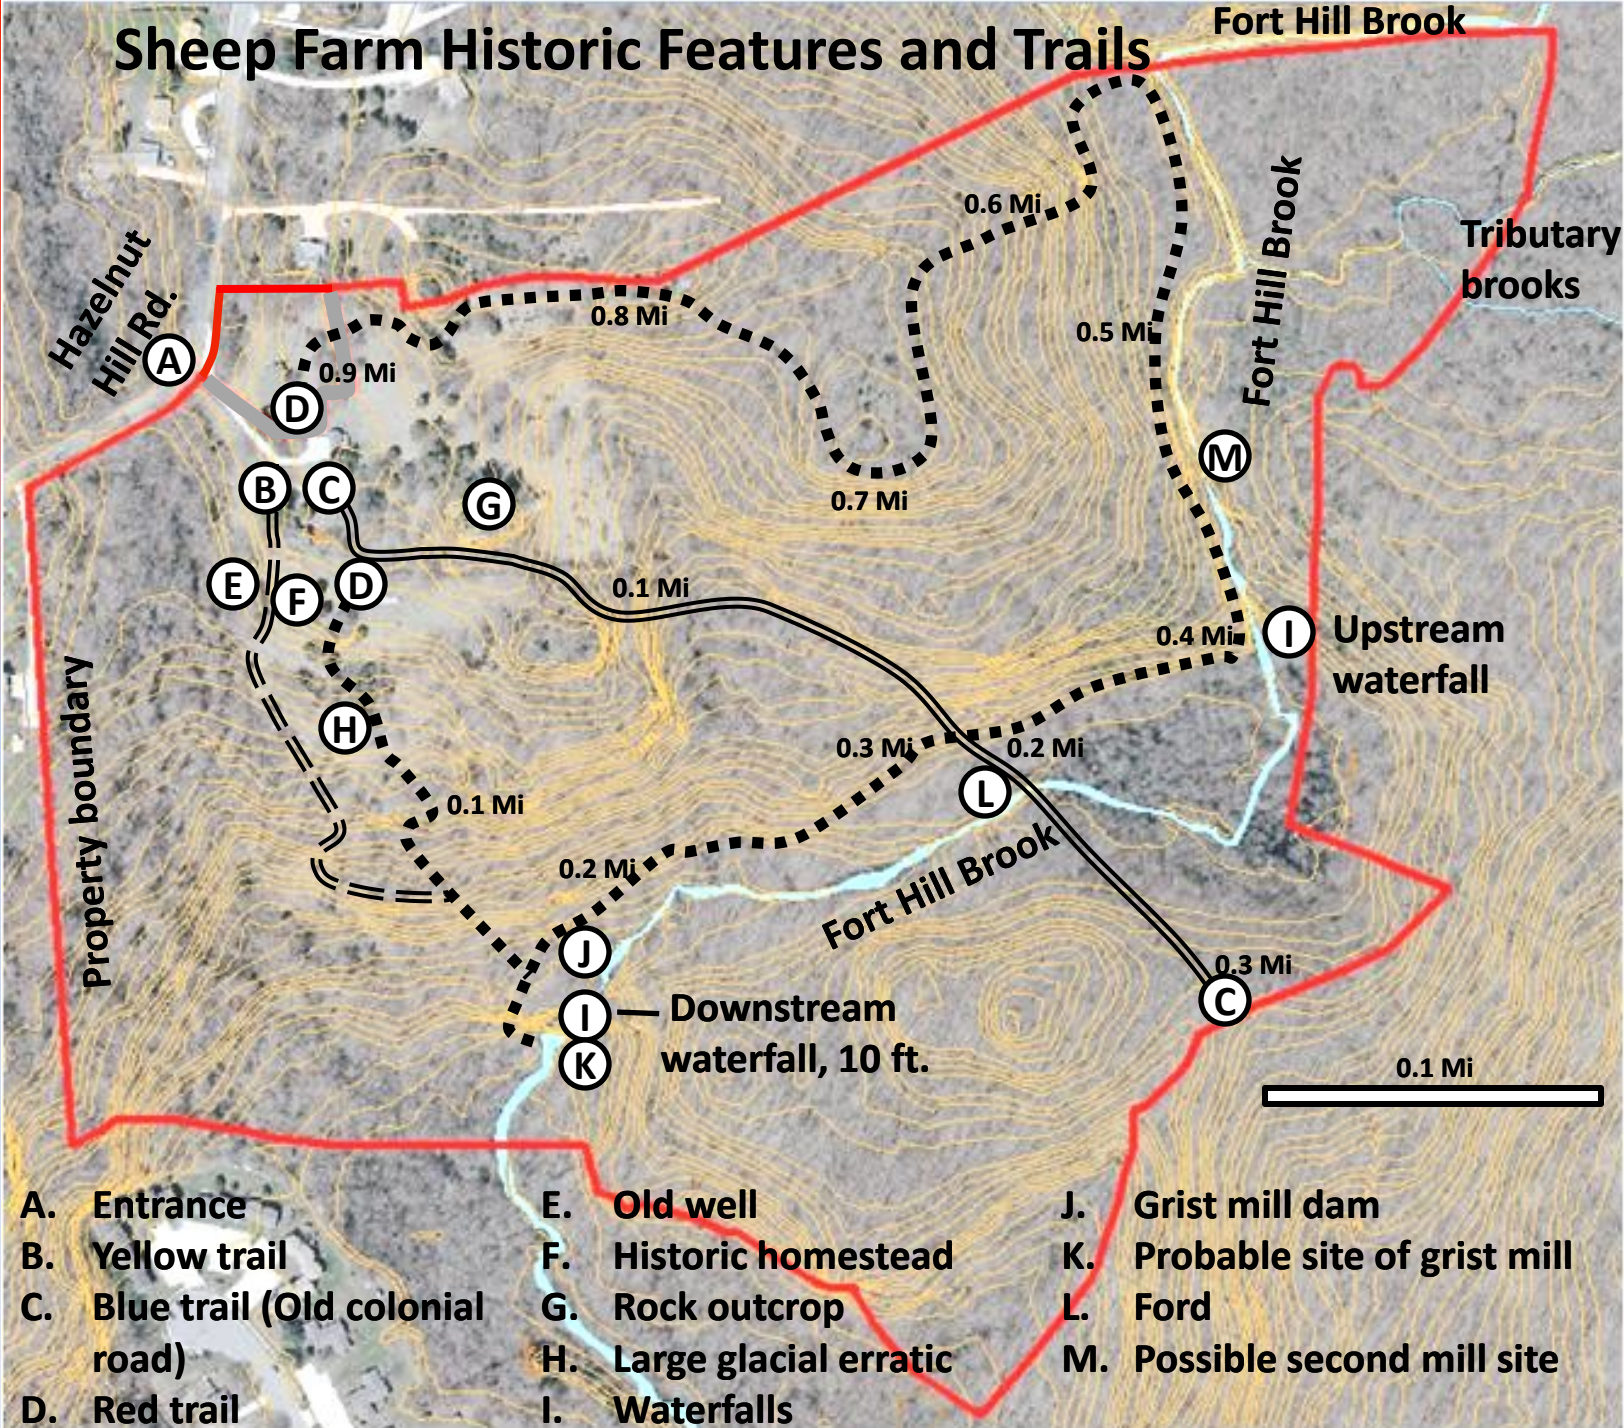

Sheep Farm Historic Features and Trails

- A. Entrance
- B. Yellow trail
- C. Blue trail (Old colonial road)
- D. Red trail

- E. Old well
- F. Historic homestead
- G. Rock outcrop
- H. Large glacial erratic
- I. Waterfalls

- J. Grist mill dam
- K. Probable site of grist mill
- L. Ford
- M. Possible second mill site